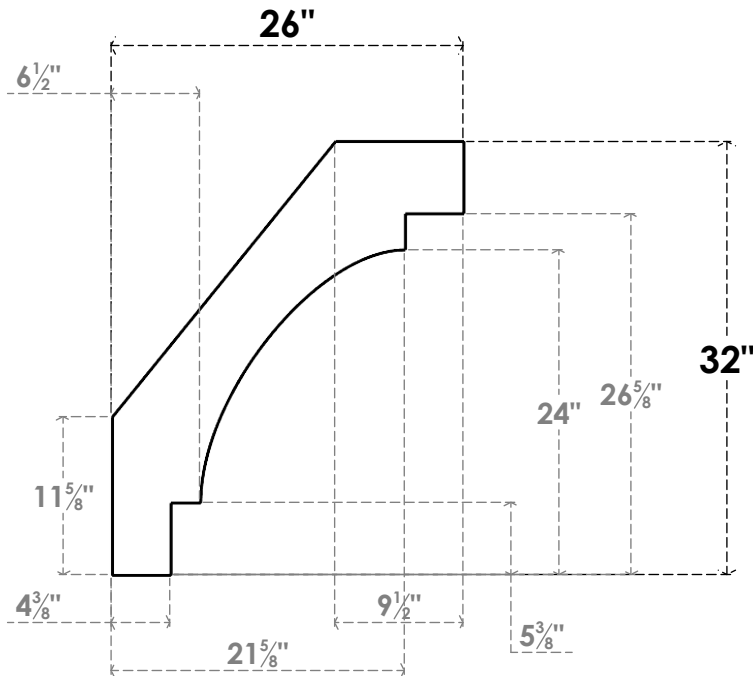

ITEM NUMBER: BRCPC040X26000X32000MRC

4"W X 26"D X 32"H MERCED ARCHITECTURAL GRADE PVC CLOSED KNEE BRACE

SIDE PROFILE

FRONT PROFILE

ISOMETRIC

EKENA MILLWORK
2300 WEST MAIN ST.
CLARKSVILLE, TX 75426
TOLL FREE: 866-607-0453
WWW.EKENAMILLWORK.COM