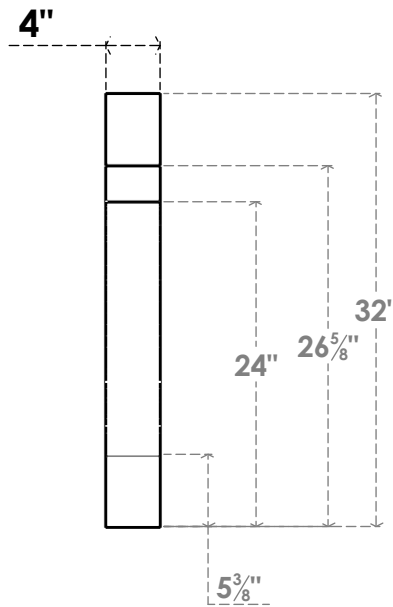

ITEM NUMBER: BRCPC040X26000X32000MRC

4"W X 26"D X 32"H MERCED ARCHITECTURAL GRADE PVC CLOSED KNEE BRACE

SIDE PROFILE

FRONT PROFILE

ISOMETRIC

EKENA MILLWORK
2300 WEST MAIN ST.
CLARKSVILLE, TX 75426
TOLL FREE: 866-607-0453
WWW.EKENAMILLWORK.COM